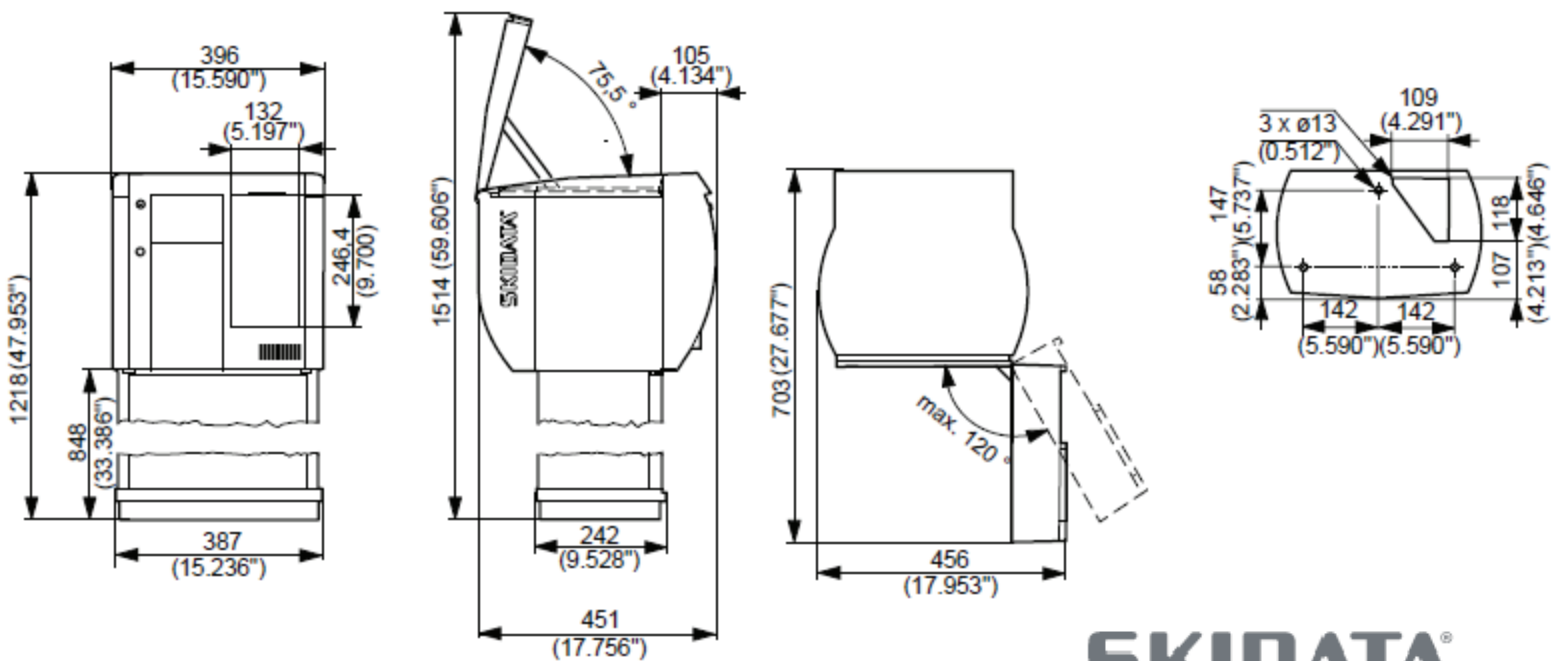

Standard Version

- Tubular floor stand, comes complete with base plate, tubular support frame, tension rods, top section base plate, cast shell, axle and front plate
- Key Detector Duo and interface board, integrated hands free-technology, input for connection of a vehicle detector, power supply

Technical Specifications

For Key Detector specifications please refer to Door/Shutter Opener Factsheet.

Supply voltage	230 V AC / 50 Hz; 110 - 115 V AC / 60 Hz
Cabinet dimensions	396 mm x 1218 mm x 451 mm / 15.590" x 47.952" x 17.756" (w x h x d)
Weight	approx. 25 kg (55.1 lbs)
Power consumption	Min. 100 W – max. 250 W
Interface	2-wire Arcnet
Operating temperature	-30 °C to +45 °C (-22 °F to +113 °F) (ambient)
Protection class	IP 23
Standards	CE label
Color cabinet	Anodized Aluminum
Color plastics	RAL 7043 Traffic grey B
Color front door	RAL 9007 Grey aluminum
Illumination attachment	RAL 9007 Grey aluminum
Card slot	Pantone 114 U